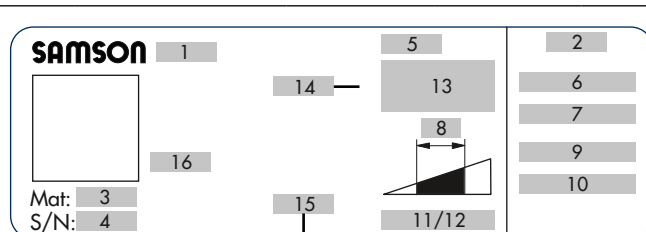

Either

Configuration ID (Var-ID):

or

SAMSON order no.:

Position in order:

or

1	Type number	3271	13	Fail-safe action
2	Country of origin			Manual override
4	Serial number		14	Diaphragm material
5	Actuator area	1400-60 cm ²	15	Connecting thread
6 and 7	Bench range in bar and psi		16	Date of manufacture
8	Operating travel in mm			Operating medium
9 and 10	Operating range in bar and psi			
11 and 12	Permissible supply pressure pmax in bar or psi			