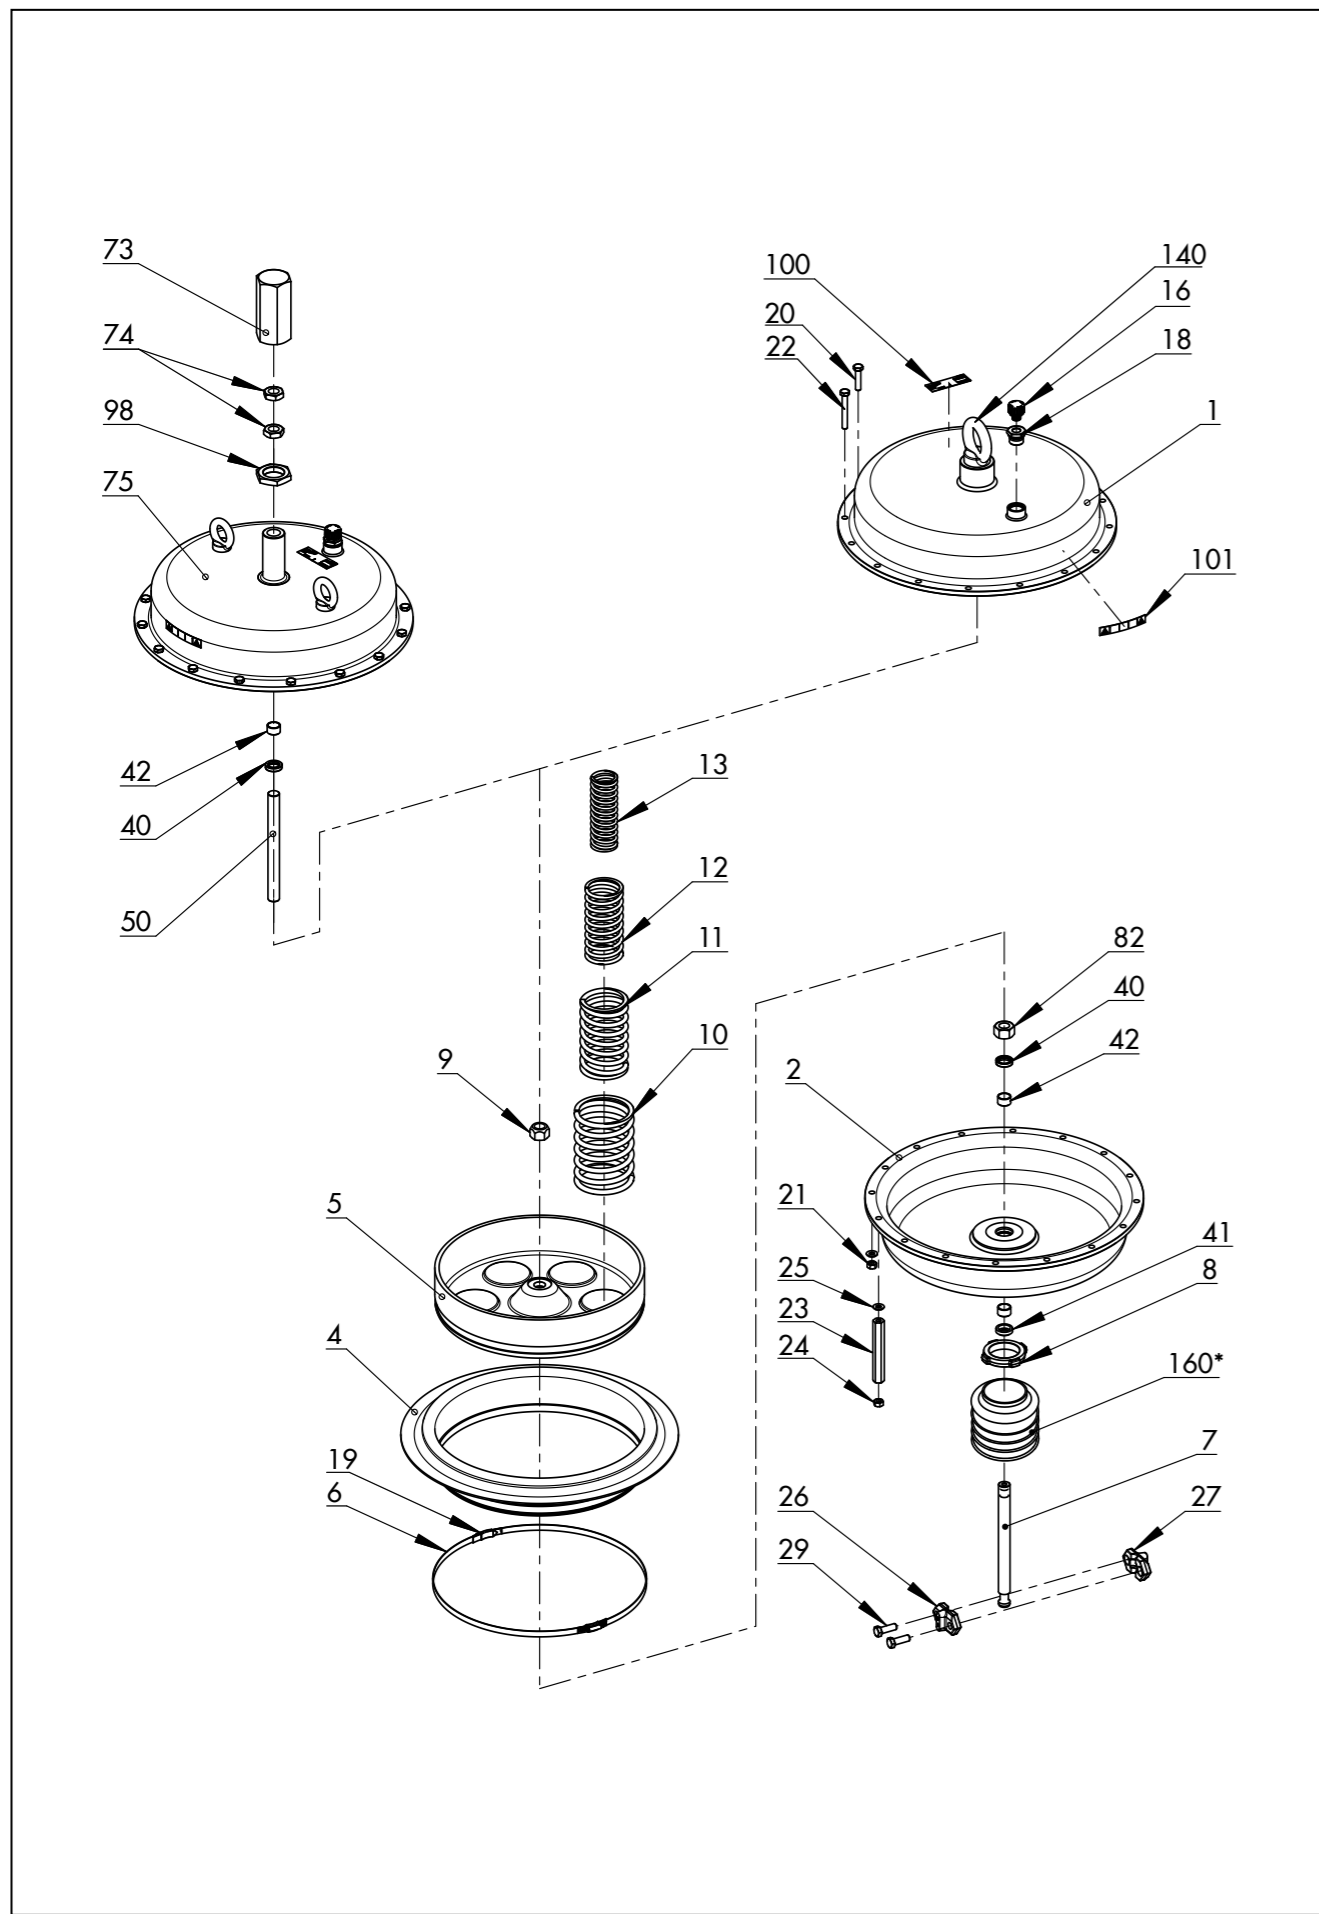

Either

Configuration ID (Var-ID):

or

SAMSON order no.:

Position in order:

or

1	Type number	3271	13	Fail-safe action
2	Country of origin			Manual override
4	Serial number		14	Diaphragm material
5	Actuator area	1400-60 cm ²	15	Connecting thread
6 and 7	Bench range in bar and psi		16	Date of manufacture
8	Operating travel in mm			Operating medium
9 and 10	Operating range in bar and psi			
11 and 12	Permissible supply pressure pmax in bar or psi			

Send form

Print form

Clear form

Edition August 2020

Spare Parts List

EL 8310-3 EN

Spare part no.		Qty.	Filled in by SAMSON: material no.
1	Top diaphragm case		
2	Bottom diaphragm case		
4	Diaphragm		
5	Diaphragm plate		
6	Hose clamp		
7	Actuator stem		
8	Ring nut		
9	Hex nut		
10	Spring (external)		
11	Spring (internal)		
12	Spring (internal)		
13	Spring (internal)		
16	Vent plug		
18	Screw fitting		
19	Compressor on the hose clamp (6)		
20	Hex bolt		
21	Hex nut		
22	Hex bolt (preloading)		
23	Hex nut (preloading)		
24	Screw plug		
25	Washer		
26	Stem connector clamp		
27	Stem connector clamp		
29	Hex bolt		
40	Radial shaft seal		
41	Wiper ring		
42	Dry bearing		
50	Actuator stem		
73	Cover		
74	Hex nut		
75	Top diaphragm case		
82	Retaining nut		
87	Distance piece ¹⁾		
98	Slotted round nut		

Spare part no.		Qty.	Filled in by SAMSON: material no.
100	Nameplate		
101	Label (preloading)		
140	Ring bolt		
160*	Dust shield (option)		

¹⁾ "Stem retracts" direction of action only

Specifications subject to change without notice
